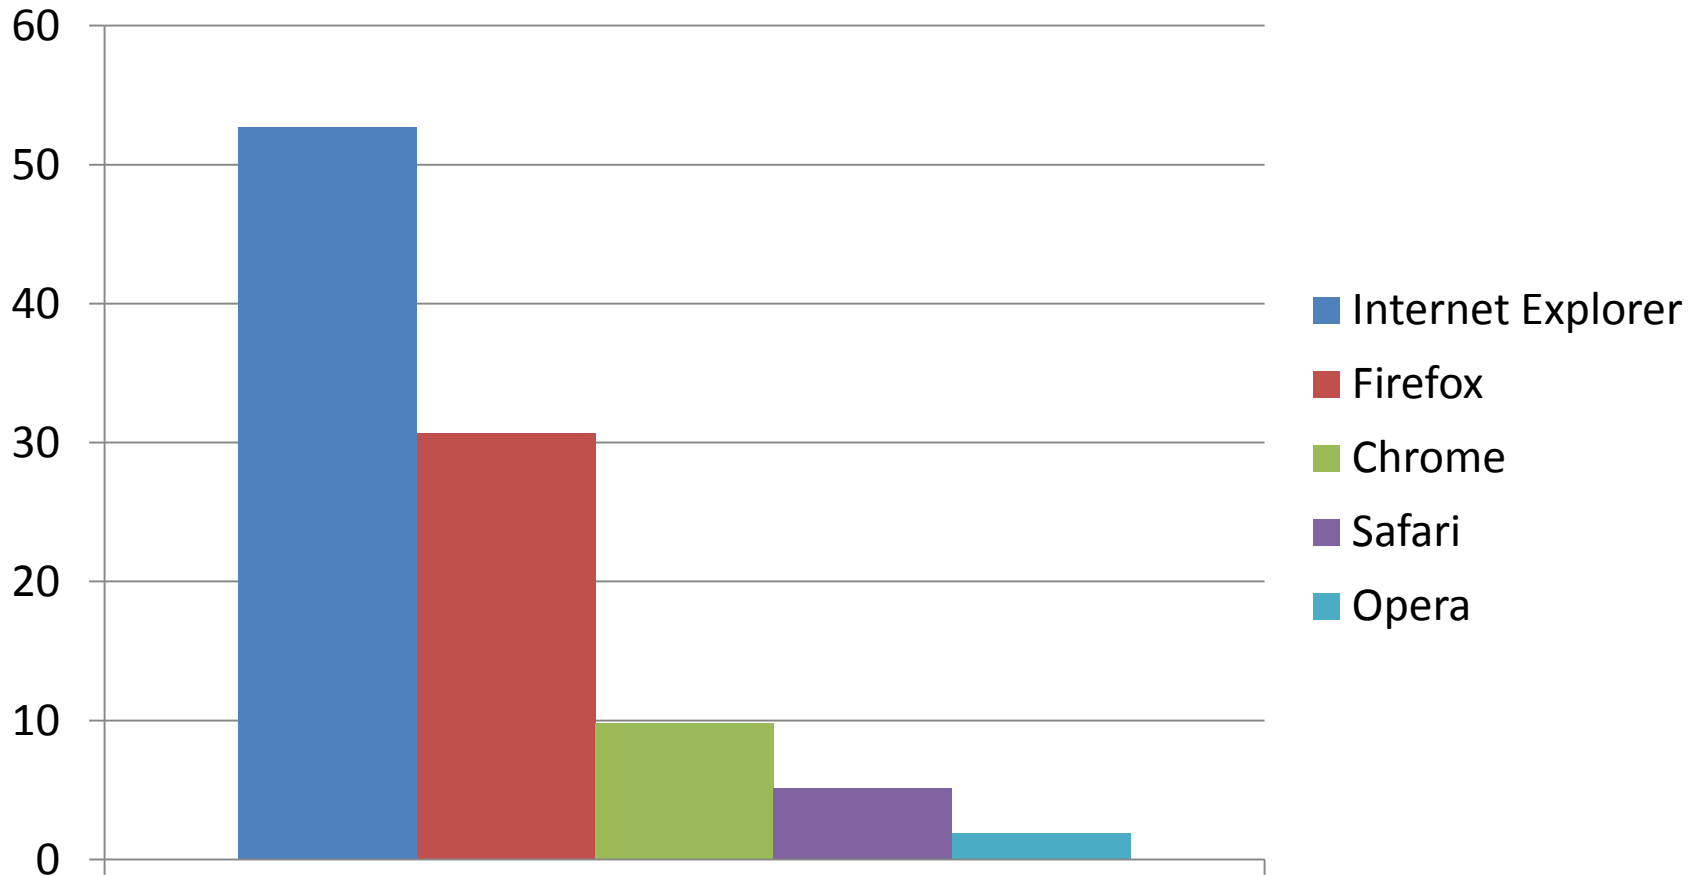

Browser Usage