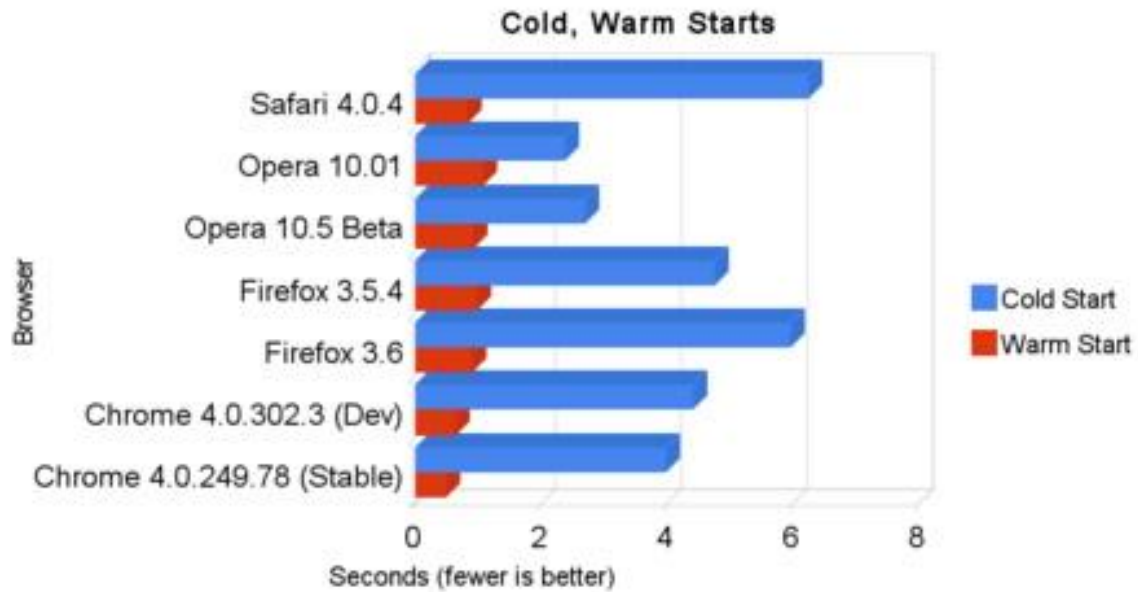

Boot Up Speed